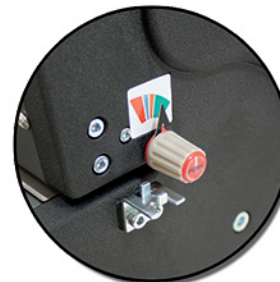

AKILES

WIREMAC-EX
[ELECTRIC WIRE BINDING MACHINE]

**Heavy Duty Electric Wire Punch
& Wire Closer**

(Available in 3:1 or 2:1 pitch)

**Punches
Up To
25 Sheets!**

**WireMac-EX31
(3:1 Pitch)**

**WireMac-EX21
(2:1 Pitch)**

14" Open Punch Throat
Allows you to punch legal size
and even longer documents.

Built-In Wire Closer
With an adjustable size
selector for a perfect close
with any wire size.

Fully Disengageable Pins
All 40 pins (3:1) or 27 pins (2:1)
can be independently pulled &
disengaged, for a clean punch
of any paper size.

Depth Margin Control
4 possible settings provide
the correct punch margin
depth for any book.

AKILES WIREMAC-EX [ELECTRIC WIRE BINDING MACHINE]

With its heavy-duty punch motor, built-in wire closer and complete system of functions, the Akiles WireMac-EX makes wire binding fast, easy, convenient and professional.

Reverse Function
Manually reverse motor in case of jams. (Allen wrench needed)

Die Disengagement Pins
For a clean and complete punch with different paper sizes.

Depth Margin Control
Provides the correct punch margin depth for multiple book sizes.